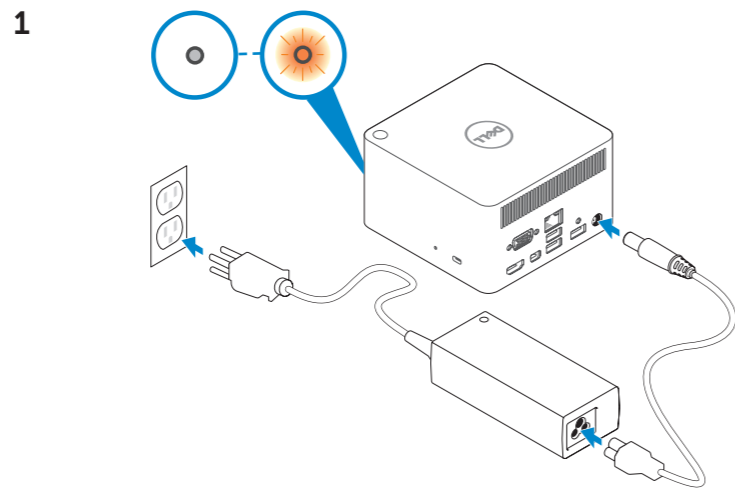

Dell Wireless Docking Station

WLD15

Quick Start Guide 快速入門指南

Features
功能

dell.com/support
dell.com/contactdell
dell.com/regulatory_compliance

Regulatory model: **WLD15**
安規型號: **WLD15**

P/N DCY8 A01

NOTE: For more information, see *User's Guide* at dell.com/support.