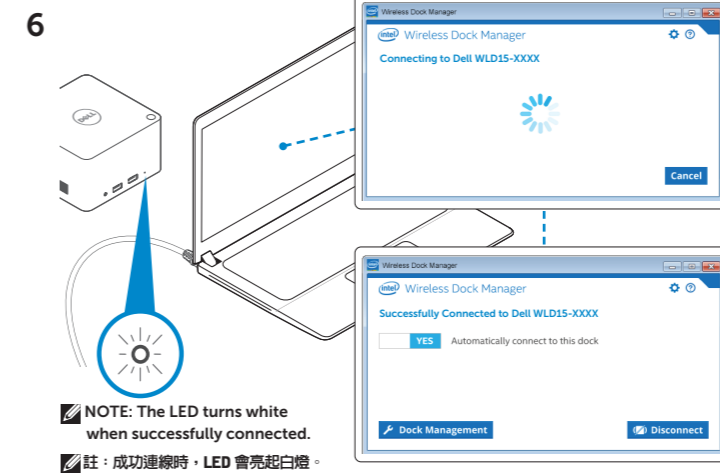

Dell Wireless Docking Station

WLD15

Quick Start Guide 快速入門指南

Features
功能

dell.com/support
dell.com/contactdell
dell.com/regulatory_compliance

Regulatory model: **WLD15**
安規型號: **WLD15**

P/N DCY8 A01

NOTE: For more information, see *User's Guide* at dell.com/support.