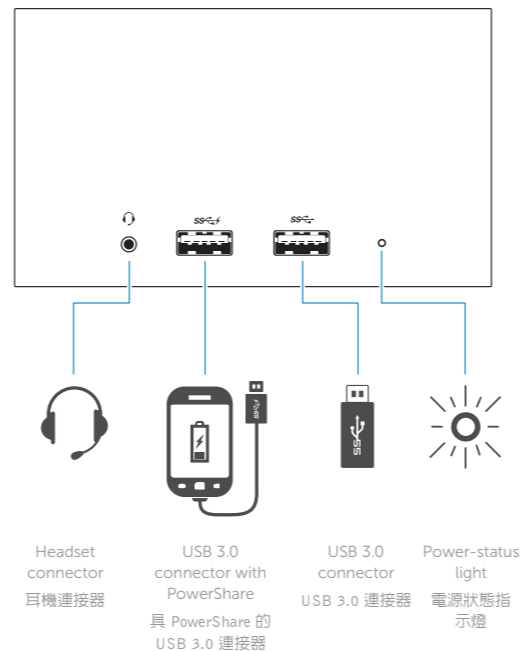

Dell Wireless Docking Station

WLD15

Quick Start Guide 快速入門指南

Features
功能

dell.com/support
dell.com/contactdell
dell.com/regulatory_compliance

Regulatory model: **WLD15**
安規型號: **WLD15**

P/N DCY8 A01

NOTE: For more information, see *User's Guide* at dell.com/support.