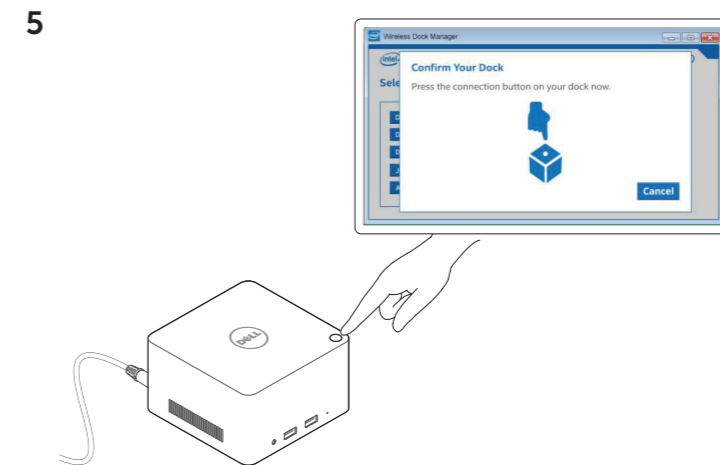

Dell Wireless Docking Station

WLD15

Quick Start Guide 快速入門指南

Features
功能

dell.com/support
dell.com/contactdell
dell.com/regulatory_compliance

Regulatory model: **WLD15**
安規型號: **WLD15**

P/N DCY8 A01

NOTE: For more information, see *User's Guide* at dell.com/support.