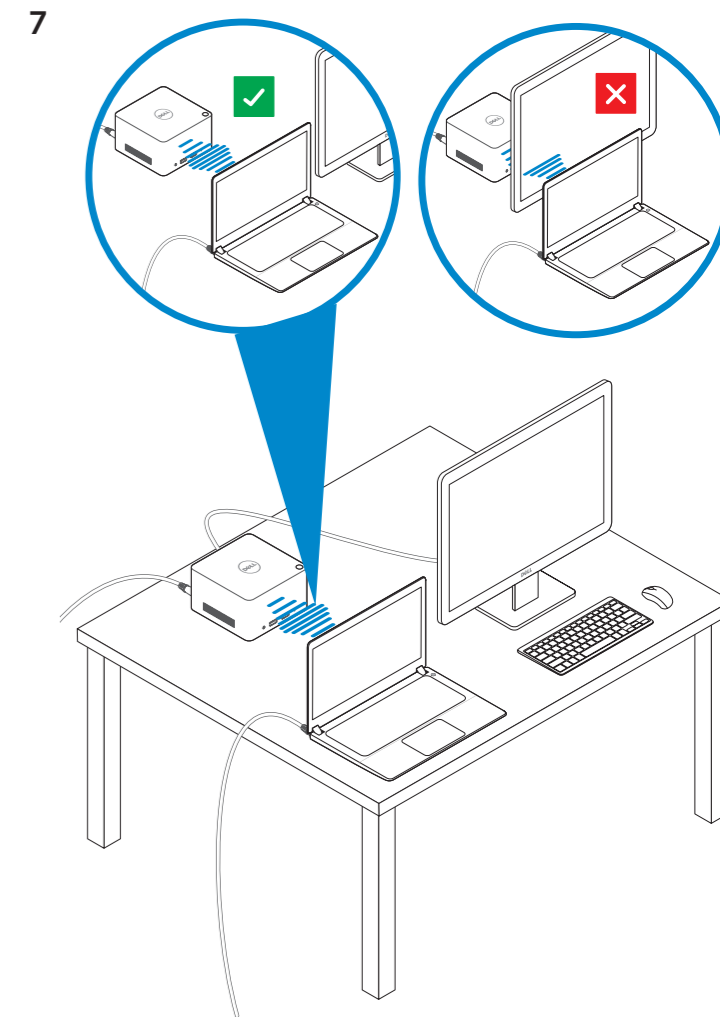

Dell Wireless Docking Station

WLD15

Quick Start Guide 快速入門指南

Features
功能

dell.com/support
dell.com/contactdell
dell.com/regulatory_compliance

Regulatory model: **WLD15**
安規型號: **WLD15**

P/N DCY8 A01

NOTE: For more information, see *User's Guide* at dell.com/support.