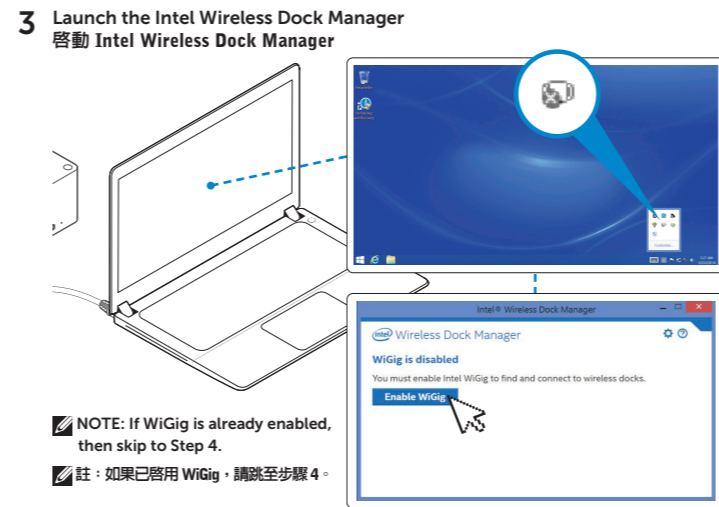

Dell Wireless Docking Station

WLD15

Quick Start Guide 快速入門指南

Features
功能

dell.com/support
dell.com/contactdell
dell.com/regulatory_compliance

Regulatory model: **WLD15**
安規型號: **WLD15**

P/N DCY8 A01

NOTE: For more information, see *User's Guide* at dell.com/support.