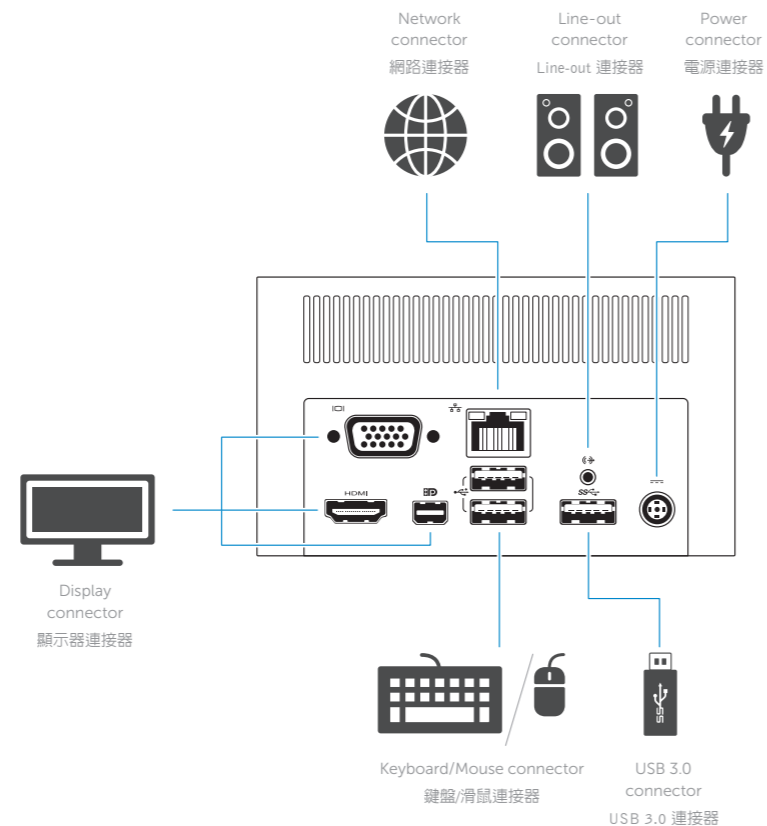

Dell Wireless Docking Station

WLD15

Quick Start Guide 快速入門指南

Features
功能

dell.com/support
dell.com/contactdell
dell.com/regulatory_compliance

Regulatory model: **WLD15**
安規型號: **WLD15**

P/N DCY8 A01

NOTE: For more information, see *User's Guide* at dell.com/support.