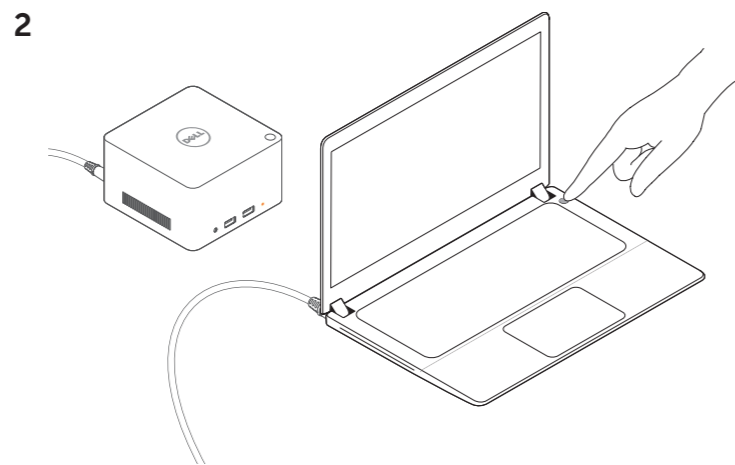

Dell Wireless Docking Station

WLD15

Quick Start Guide 快速入門指南

Features
功能

dell.com/support
dell.com/contactdell
dell.com/regulatory_compliance

Regulatory model: **WLD15**
安規型號: **WLD15**

P/N DCY8 A01

NOTE: For more information, see *User's Guide* at dell.com/support.