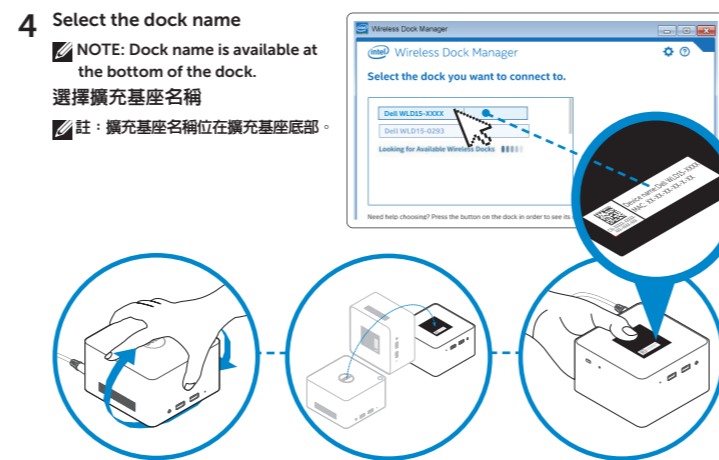

Dell Wireless Docking Station

WLD15

Quick Start Guide 快速入門指南

Features
功能

dell.com/support
dell.com/contactdell
dell.com/regulatory_compliance

Regulatory model: **WLD15**
安規型號: **WLD15**

P/N DCY8 A01

NOTE: For more information, see *User's Guide* at dell.com/support.